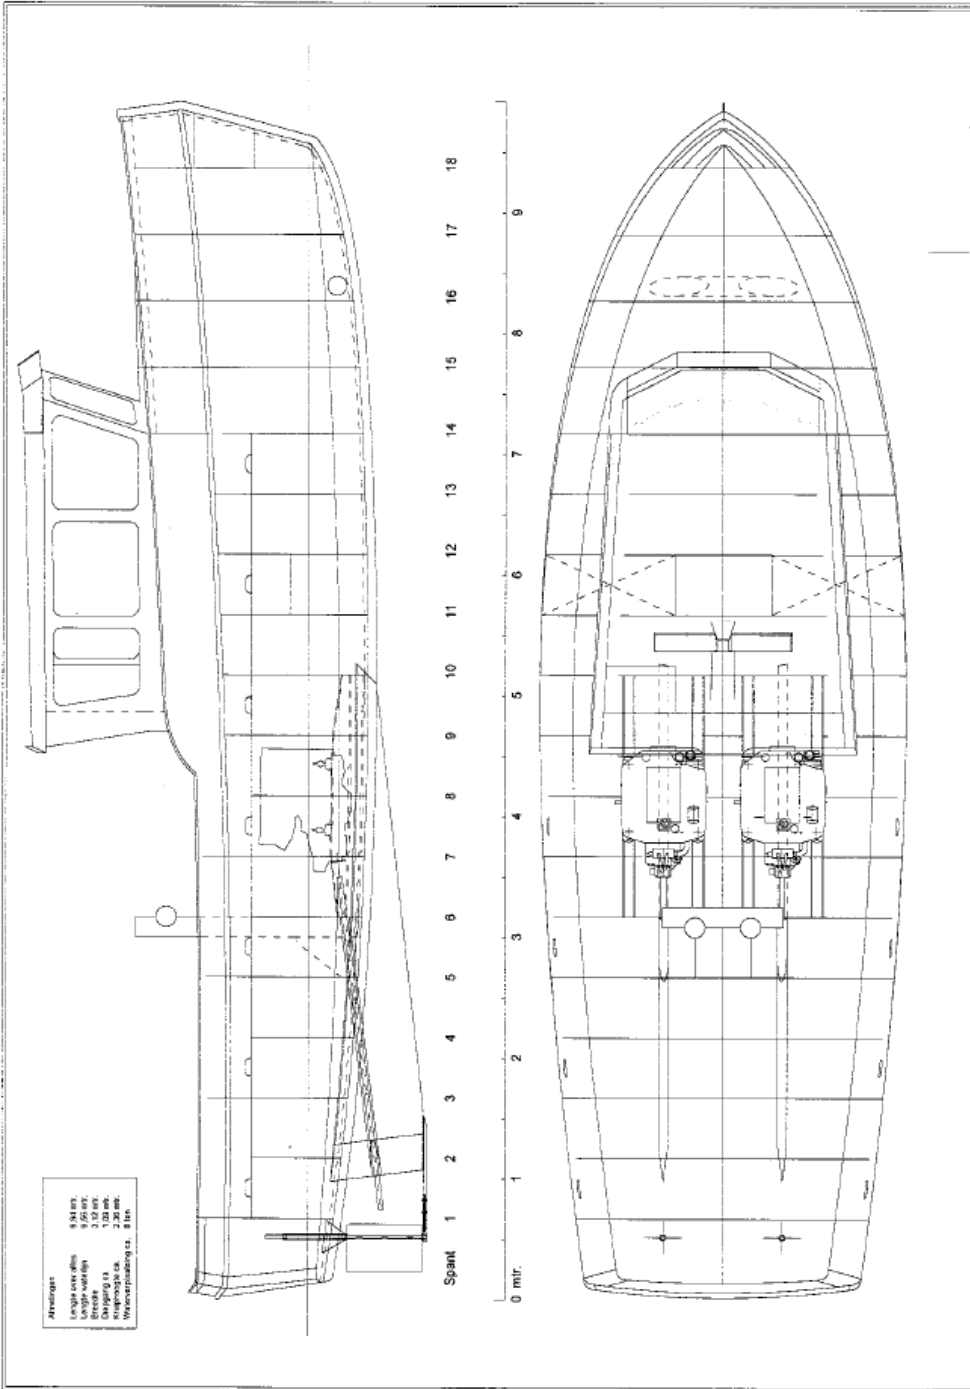

Noordeinde 121
3341 LW Hendrik Ido Ambacht
T: 078-7440105
E: info@groeneveldtmarinetrading.com
KVK: 55578381
BTW: NL8517.71.956.B01
BIC: INGBNL2A
IBAN: NL70INGB0006787499